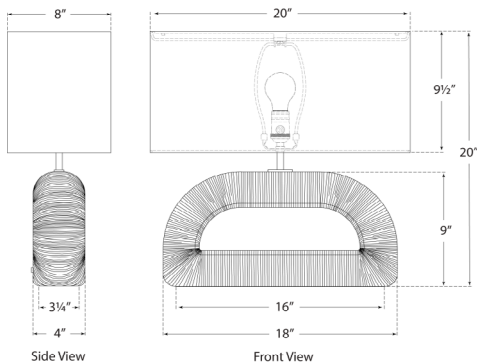

Utopia Combed Console Lamp

KW3070G-L

Materials Shown

Gild With Linen Shade

Available in

Gild With Linen Shade
Aged Iron With Linen Shade

Dimensions

Height: 20"

Width: 20"

Base: 3.25" x 16" Rectangle

Socket

E26 Dimmer

Wattage

15 LED A19

Weight

23lbs

Utopia Combed Console Lamp

KW3070AI-L

Materials Shown

Aged Iron With Linen Shade

Available in

Gild With Linen Shade
Aged Iron With Linen Shade

Dimensions

Height: 20"